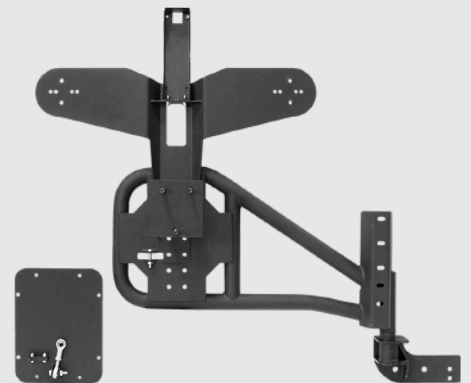

Rear Bumper Applications

Start	End	Make	Description	Part #
2018	2020	Wrangler JL	Bumper with Class III hitch, and LED lights. Accepts optional tire carrier 233-5601	232-5701
2007	2018	Wrangler JK	Bumper with Class III hitch, and LED lights. Accepts optional tire carrier 232-5002	232-5601

BOLT-ON TIRE CARRIER

optional (sold separately)

FEATURES AND BENEFITS

- Made of 8 gauge steel
- Tire mount is adjustable up to a 37" tire
- Built-in mount for 3rd brake light
- Easy, bolt-on installation
- Hardware and mount kit included
- 3 Year warranty on textured finish