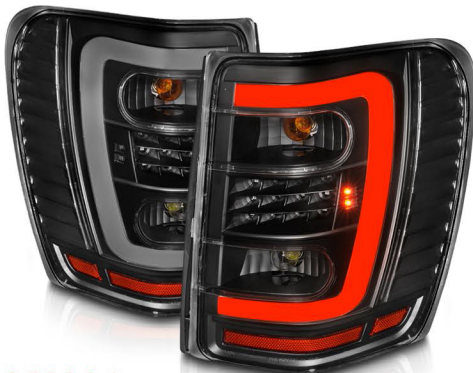

311394

1999 - 2004 GRAND CHEROKEE
LED C-Bar / Black Housing / Clear Lens